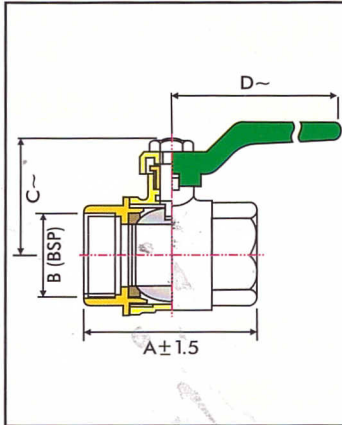

SUITABLE FOR

Steam	Water	Oil	Air	Gases
	◆	◆		

MATERIALS :

Name of Part	Material	Specification
Stem	Forged Brass	IS 6912 Gr. FLB
Nut	Carbon Steel	IS 1367
Washer	Carbon Steel	IS 1367
Lever	Carbon Steel	IS 2062
Body & Gland Nut	Forged Brass	IS 6912 Gr. FLB
Gland Packing	PTFE	BS EN 12086-1
Ball	Forged Brass	IS 6912 Gr. FLB
Body Seat Ring	PTFE	BS EN 12086-1
Bonnet	Forged Brass	IS 6912 Gr. FLB

SIZE:

DIMENSIONS:

Inches	mm	A	B	C	D
1/4	8	47	1/4"	37	90
3/8	10	47	3/8"	37	90
1/2	15	50	1/2"	40	90
3/4	20	58	3/4"	43	120
1	25	67	1"	51	120
1 1/4	32	76	1 1/4"	65	154
1 1/2	40	87	1 1/2"	72	154
2	50	104	2"	80	170
2 1/2	65	139	2 1/2"	102	250

Test Pressure (Hydraulic) Shell : 25kg/cm²g (350psig) Seat : 16kg/cm²g (225psig)

SALIENT FEATURES :

- Screwed Female ends to IS 554/ BS 21/ ISO 7.
- Single piece design, Integral seat.
- Meant for vertical lines only.
- Permits flow in one direction and shuts automatically if the flow reverses.
- Spring loaded and 'O' ring type.
- Also available with metal to metal seating.

Art. No.
1009