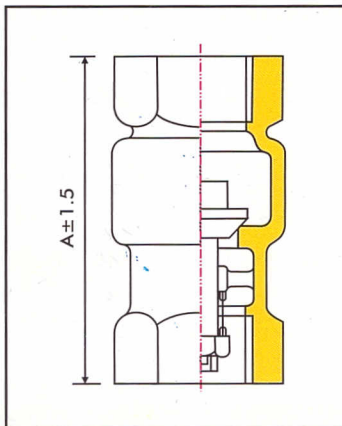

SUITABLE FOR

Steam	Water	Oil	Air	Gases
	◆	◆		

MATERIALS :

Name of Part	Material	Specification
Body	Bronze	IS 318 Gr. LTB 2
Disc	Bronze	IS 318 Gr. LTB 2
Nut	Brass	IS 319 Gr. 2 (Half Hard)
Spring	Stainless Steel	AISI 304
Split Pin	Phosphorus Bronze	IS 7608
'O' Ring	Nitrile Rubber	IS 5192-1

SIZE:

DIMENSIONS:

Inches	mm	A
1/2	15	55
3/4	20	66
1	25	76
1 1/4	32	80
1 1/2	40	85
2	50	93
2 1/2	65	114
3	80	118
4	100	141

Test Pressure (Hydraulic) Shell : 25kg/cm²g (350psig) Seat : 16kg/cm²g (225psig)