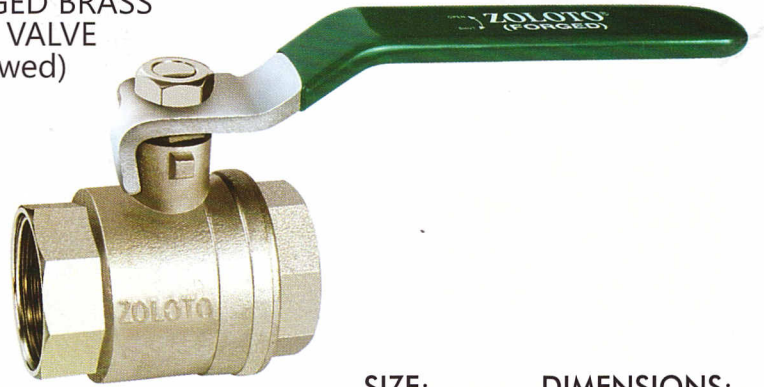

### SALIENT FEATURES :

- Screwed Female ends to IS 554/ BS 21/ ISO 7.
- Full bore, Two piece design.
- Quarter turn, Lever operated.
- Provided with Forged Brass hard Chrome plated ball.
- PTFE body rings & gland packing.
- Chrome plated finish.

### ZOLOTO® FORGED BRASS BALL VALVE (Screwed)